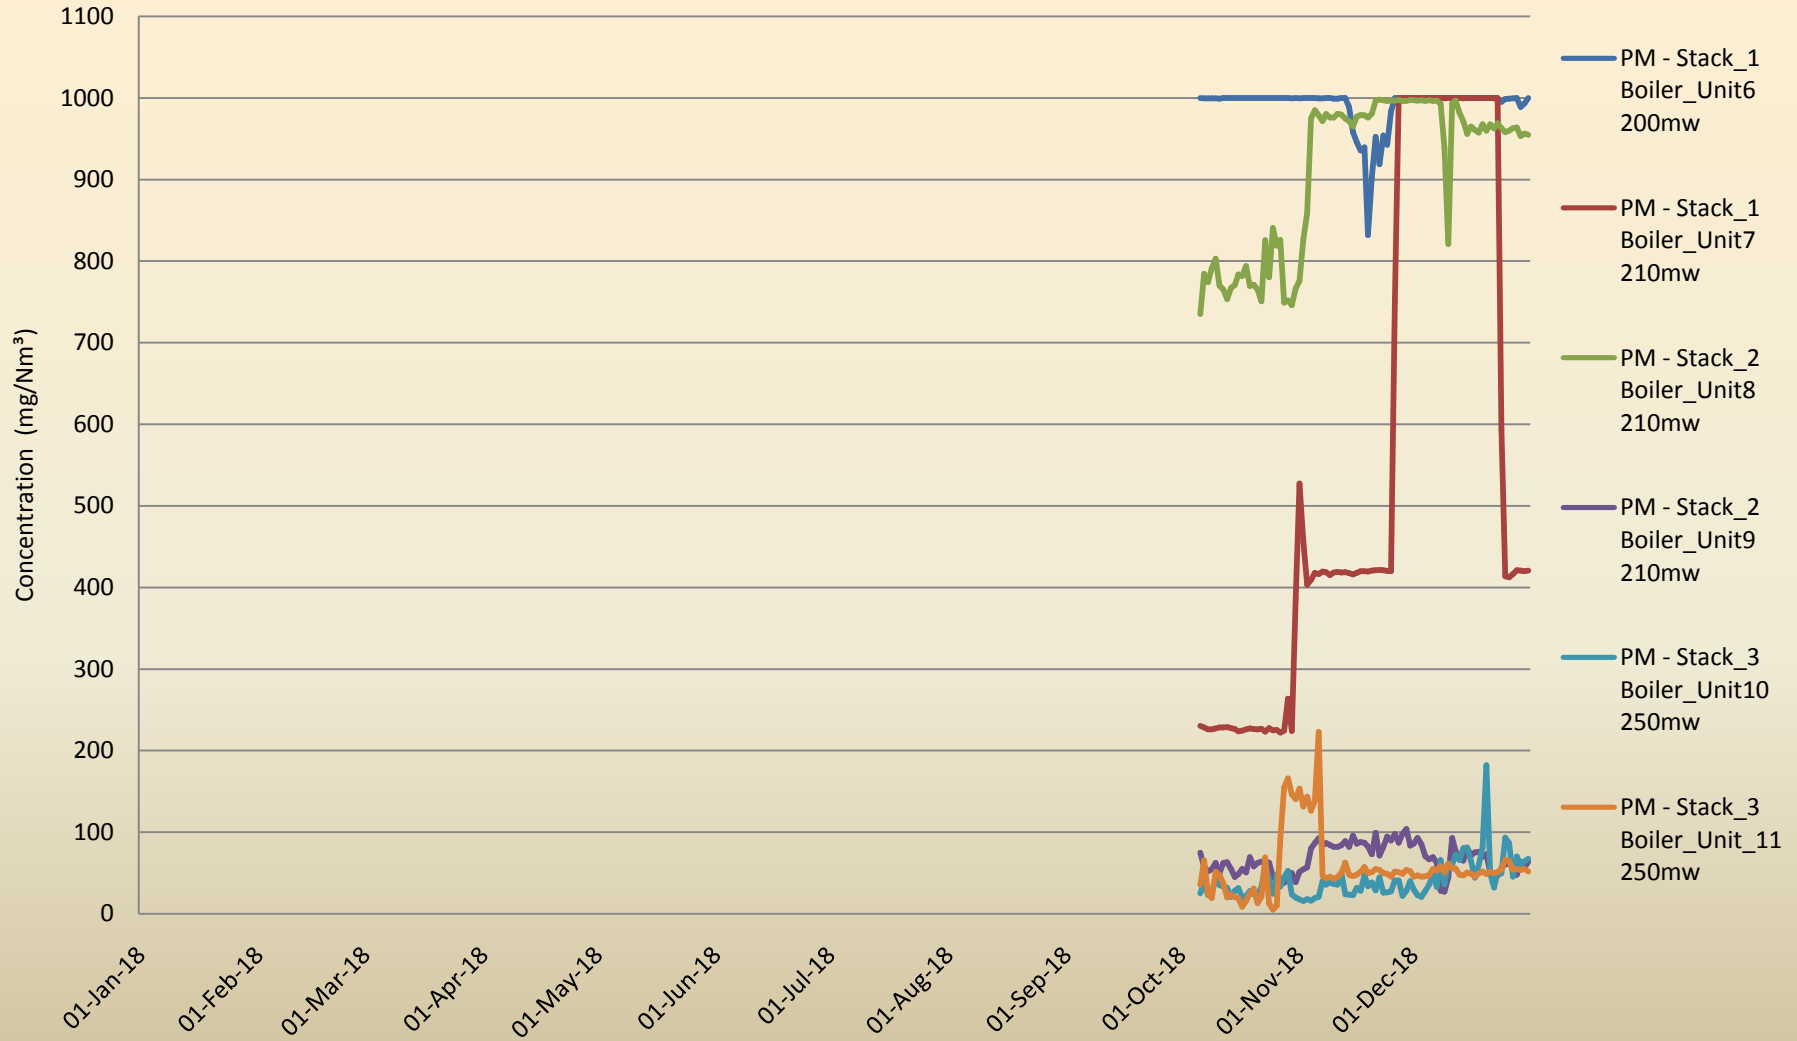

Annual Emission Trend of Particulate Matter in M/s. Satpuda Thermal Power Station, Dist. Betul (M.P.)

Annual Emission Trend of Gaseous in M/s. Satpuda Thermal Power Station, Dist. Betul (M.P.)